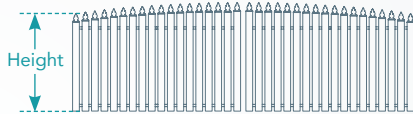

Aluminium Pickets Design Brief - Arched

Job name.

P.O. No.

PANELS

HEIGHT

- 900mm
- 1200mm
- 1500mm
- 1800mm
- Custom:

Without plinth

Standard arch is set at 150mm

With plinth

HEIGHT (Incl. 150mm plinth)

- 900mm
- 1200mm
- 1500mm
- 1800mm
- Custom:

Standard arch is set at 150mm

DOUBLE GATES

HEIGHT

- 900mm
- 1200mm
- 1500mm
- 1800mm
- Custom:

Single arch

Standard arch is set at 150mm

Double arch

HEIGHT

- 900mm
- 1200mm
- 1500mm
- 1800mm
- Custom:

Standard arch is set at 150mm

SINGLE GATES

HEIGHT

- 900mm
- 1200mm
- 1500mm
- 1800mm
- Custom: