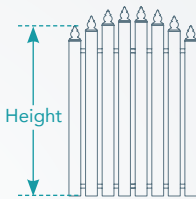

Aluminium Pickets Design Brief - Arched

Job name.

P.O. No.

PANELS

HEIGHT

- 900mm
- 1200mm
- 1500mm
- 1800mm
- Custom:

Without plinth

Standard arch is set at 150mm

With plinth

HEIGHT (Incl. 150mm plinth)

- 900mm
- 1200mm
- 1500mm
- 1800mm
- Custom:

Standard arch is set at 150mm

DOUBLE GATES

HEIGHT

- 900mm
- 1200mm
- 1500mm
- 1800mm
- Custom:

Single arch

Standard arch is set at 150mm

Double arch

HEIGHT

- 900mm
- 1200mm
- 1500mm
- 1800mm
- Custom:

Standard arch is set at 150mm

SINGLE GATES

HEIGHT

- 900mm
- 1200mm
- 1500mm
- 1800mm
- Custom:

Standard arch is set at 150mm

PICKET HEADS

LETTERBOX

- Highlander

Please indicate placement on your siteplan.

POST CAPS

Standard Cap
Available on all post sizes.

Ball Cap
Available on 50mm, 65mm, 75mm & 100mm posts.