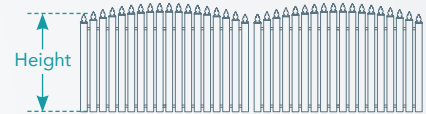

Aluminium Pickets Design Brief - Arched

Job name.

P.O. No.

PANELS

HEIGHT

- 900mm
- 1200mm
- 1500mm
- 1800mm
- Custom:

Without plinth

Standard arch is set at 150mm

With plinth

HEIGHT (Incl. 150mm plinth)

- 900mm
- 1200mm
- 1500mm
- 1800mm
- Custom:

Standard arch is set at 150mm

DOUBLE GATES

HEIGHT

- 900mm
- 1200mm
- 1500mm
- 1800mm
- Custom:

Single arch

Standard arch is set at 150mm

Double arch

HEIGHT

- 900mm
- 1200mm
- 1500mm
- 1800mm
- Custom:

Standard arch is set at 150mm

SINGLE GATES

HEIGHT

- 900mm
- 1200mm
- 1500mm
- 1800mm
- Custom:

Standard arch is set at 150mm

PICKET HEADS

LETTERBOX

- Highlander

Please indicate placement on your siteplan.

POST CAPS

Standard Cap
Available on all post sizes.

Ball Cap
Available on 50mm, 65mm, 75mm & 100mm posts.