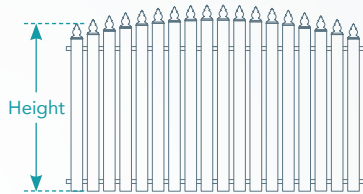

Aluminium Pickets Design Brief - Arched

Job name.

P.O. No.

PANELS

HEIGHT

- 900mm
- 1200mm
- 1500mm
- 1800mm
- Custom:

Without plinth

Standard arch is set at 150mm

With plinth

HEIGHT (Incl. 150mm plinth)

- 900mm
- 1200mm
- 1500mm
- 1800mm
- Custom:

Standard arch is set at 150mm

DOUBLE GATES

HEIGHT

- 900mm
- 1200mm
- 1500mm
- 1800mm
- Custom:

Single arch

Standard arch is set at 150mm

Double arch

HEIGHT

- 900mm
- 1200mm
- 1500mm
- 1800mm
- Custom:

Standard arch is set at 150mm

SINGLE GATES

HEIGHT

- 900mm
- 1200mm
- 1500mm
- 1800mm
- Custom: