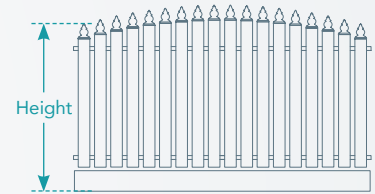

Aluminium Pickets Design Brief - Arched

Job name.

P.O. No.

PANELS

HEIGHT

- 900mm
- 1200mm
- 1500mm
- 1800mm
- Custom:

Without plinth

Standard arch is set at 150mm

With plinth

HEIGHT (Incl. 150mm plinth)

- 900mm
- 1200mm
- 1500mm
- 1800mm
- Custom:

Standard arch is set at 150mm

DOUBLE GATES

HEIGHT

- 900mm
- 1200mm
- 1500mm
- 1800mm
- Custom:

Single arch

Standard arch is set at 150mm

Double arch

HEIGHT

- 900mm
- 1200mm
- 1500mm
- 1800mm
- Custom:

Standard arch is set at 150mm

SINGLE GATES

HEIGHT

- 900mm
- 1200mm
- 1500mm
- 1800mm
- Custom: