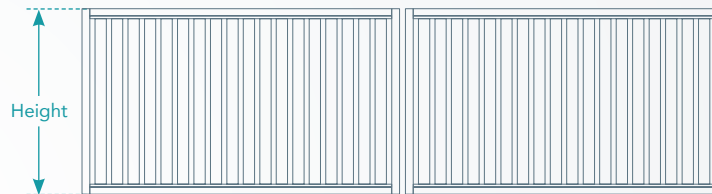

Aluminium Pickets Design Brief - Handrail

Job name.

P.O. No.

PANELS

Without plinth

HEIGHT

- 900mm
- 1200mm
- 1500mm
- 1800mm
- Custom:

With plinth

HEIGHT (Incl. 150mm plinth)

- 900mm
- 1200mm
- 1500mm
- 1800mm
- Custom:

DOUBLE GATES

HEIGHT

- 900mm
- 1200mm
- 1500mm
- 1800mm
- Custom:

SINGLE GATES

HEIGHT

- 900mm
- 1200mm
- 1500mm
- 1800mm
- Custom:

PICKET HEADS

- | | | |
|---|---|---|
|  |  |  |
| Crown | Moon | Windsor |
| <input type="checkbox"/> | <input type="checkbox"/> | <input type="checkbox"/> |

POST CAPS

- | | | | | |
|---|---|--|---|---|
|  |  |  |  |  |
| Standard Cap
Available on all post sizes. | Ball Cap
Available on 50mm, 65mm, 75mm & 100mm posts. | Décor Cap
Available on 50mm, 65mm & 75mm posts. | Windsor Cap
Available on 50mm, 65mm & 75mm posts. | Crown Capital
Available on 100mm & 125mm posts. |
| <input type="checkbox"/> | <input type="checkbox"/> | <input type="checkbox"/> | <input type="checkbox"/> | <input type="checkbox"/> |