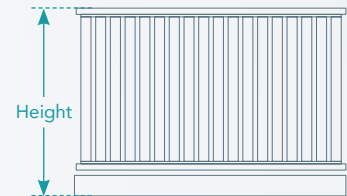

Aluminium Pickets Design Brief - Handrail

Job name.

P.O. No.

PANELS

Without plinth

HEIGHT

- 900mm
- 1200mm
- 1500mm
- 1800mm
- Custom:

With plinth

HEIGHT (Incl. 150mm plinth)

- 900mm
- 1200mm
- 1500mm
- 1800mm
- Custom:

DOUBLE GATES

HEIGHT

- 900mm
- 1200mm
- 1500mm
- 1800mm
- Custom:

SINGLE GATES

HEIGHT

- 900mm
- 1200mm
- 1500mm
- 1800mm
- Custom:

PICKET HEADS

- | | | |
|---|---|---|
|  |  |  |
| Crown | Moon | Windsor |
| <input type="checkbox"/> | <input type="checkbox"/> | <input type="checkbox"/> |

POST CAPS

- | | | | | |
|---|---|--|---|---|
|  |  |  |  |  |
| Standard Cap
Available on all post sizes. | Ball Cap
Available on 50mm, 65mm, 75mm & 100mm posts. | Décor Cap
Available on 50mm, 65mm & 75mm posts. | Windsor Cap
Available on 50mm, 65mm & 75mm posts. | Crown Capital
Available on 100mm & 125mm posts. |
| <input type="checkbox"/> | <input type="checkbox"/> | <input type="checkbox"/> | <input type="checkbox"/> | <input type="checkbox"/> |