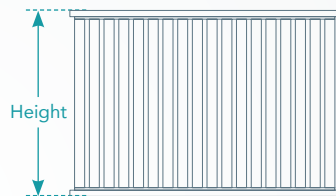

Aluminium Pickets Design Brief - Handrail

Job name.

P.O. No.

PANELS

Without plinth

HEIGHT

- 900mm
- 1200mm
- 1500mm
- 1800mm
- Custom:

With plinth

HEIGHT (Incl. 150mm plinth)

- 900mm
- 1200mm
- 1500mm
- 1800mm
- Custom:

DOUBLE GATES

HEIGHT

- 900mm
- 1200mm
- 1500mm
- 1800mm
- Custom:

SINGLE GATES

HEIGHT

- 900mm
- 1200mm
- 1500mm
- 1800mm
- Custom:

PICKET HEADS

- | | | |
|---|---|---|
|  |  |  |
| Crown | Moon | Windsor |
| <input type="checkbox"/> | <input type="checkbox"/> | <input type="checkbox"/> |

POST CAPS

- | | | | | |
|---|---|--|---|---|
|  |  |  |  |  |
| Standard Cap
Available on all post sizes. | Ball Cap
Available on 50mm, 65mm, 75mm & 100mm posts. | Décor Cap
Available on 50mm, 65mm & 75mm posts. | Windsor Cap
Available on 50mm, 65mm & 75mm posts. | Crown Capital
Available on 100mm & 125mm posts. |
| <input type="checkbox"/> | <input type="checkbox"/> | <input type="checkbox"/> | <input type="checkbox"/> | <input type="checkbox"/> |