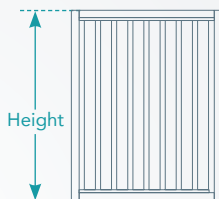

Aluminium Pickets Design Brief - Handrail

Job name.

P.O. No.

PANELS

Without plinth

HEIGHT

- 900mm
- 1200mm
- 1500mm
- 1800mm
- Custom:

With plinth

HEIGHT (Incl. 150mm plinth)

- 900mm
- 1200mm
- 1500mm
- 1800mm
- Custom:

DOUBLE GATES

HEIGHT

- 900mm
- 1200mm
- 1500mm
- 1800mm
- Custom:

SINGLE GATES

HEIGHT

- 900mm
- 1200mm
- 1500mm
- 1800mm
- Custom:

PICKET HEADS

- | | | |
|---|---|---|
|  |  |  |
| Crown | Moon | Windsor |
| <input type="checkbox"/> | <input type="checkbox"/> | <input type="checkbox"/> |

POST CAPS

- | | | | | |
|---|---|--|---|---|
|  |  |  |  |  |
| Standard Cap
Available on all post sizes. | Ball Cap
Available on 50mm, 65mm, 75mm & 100mm posts. | Décor Cap
Available on 50mm, 65mm & 75mm posts. | Windsor Cap
Available on 50mm, 65mm & 75mm posts. | Crown Capital
Available on 100mm & 125mm posts. |
| <input type="checkbox"/> | <input type="checkbox"/> | <input type="checkbox"/> | <input type="checkbox"/> | <input type="checkbox"/> |