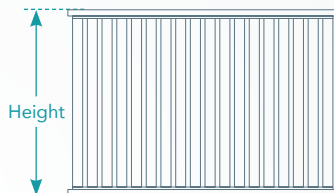

# Steel Pickets Design Brief - Handrail

Job name. ....

P.O. No. ....

### HEIGHT

- 900mm
- 1200mm
- 1500mm
- 1800mm
- Custom: .....

With plinth