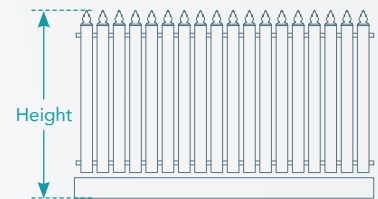

Aluminium Pickets Design Brief - Level

Job name.

P.O. No.

PANELS

HEIGHT

- 900mm
- 1200mm
- 1500mm
- 1800mm
- Custom:

Without plinth

HEIGHT

(Incl. 150mm plinth)

- 900mm
- 1200mm
- 1500mm
- 1800mm
- Custom:

With plinth

DOUBLE GATES

HEIGHT

- 900mm
- 1200mm
- 1500mm
- 1800mm
- Custom:

SINGLE GATES

HEIGHT