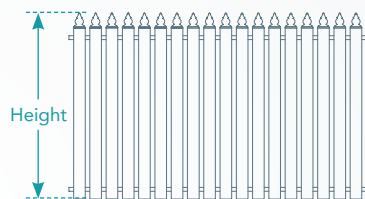

Aluminium Pickets Design Brief - Level

Job name.

P.O. No.

PANELS

HEIGHT

- 900mm
- 1200mm
- 1500mm
- 1800mm
- Custom:

Without plinth

HEIGHT

(Incl. 150mm plinth)

- 900mm
- 1200mm
- 1500mm
- 1800mm
- Custom:

With plinth

DOUBLE GATES

HEIGHT

- 900mm
- 1200mm
- 1500mm
- 1800mm
- Custom:

SINGLE GATES

HEIGHT

- 900mm
- 1200mm
- 1500mm
- 1800mm
- Custom:

PICKET HEADS

Crown

Moon

Windsor

POST CAPS

Standard Cap

Available on all post sizes.