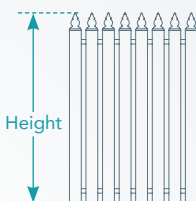

Aluminium Pickets Design Brief - Level

Job name.

P.O. No.

PANELS

HEIGHT

- 900mm
- 1200mm
- 1500mm
- 1800mm
- Custom:

Without plinth

HEIGHT

(Incl. 150mm plinth)

- 900mm
- 1200mm
- 1500mm
- 1800mm
- Custom:

With plinth

DOUBLE GATES

HEIGHT

- 900mm
- 1200mm
- 1500mm
- 1800mm
- Custom:

SINGLE GATES

HEIGHT

- 900mm
- 1200mm
- 1500mm
- 1800mm
- Custom:

PICKET HEADS

Crown

Moon

Windsor

POST CAPS

Standard Cap

Available on all post sizes.