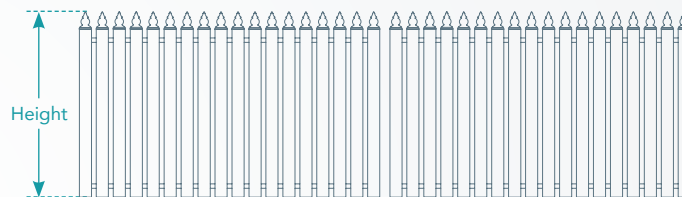

Aluminium Pickets Design Brief - Level

Job name.

P.O. No.

PANELS

HEIGHT

- 900mm
- 1200mm
- 1500mm
- 1800mm
- Custom:

Without plinth

HEIGHT

(Incl. 150mm plinth)

- 900mm
- 1200mm
- 1500mm
- 1800mm
- Custom:

With plinth

DOUBLE GATES

HEIGHT

- 900mm
- 1200mm
- 1500mm
- 1800mm
- Custom:

SINGLE GATES

HEIGHT

- 900mm
- 1200mm
- 1500mm
- 1800mm
- Custom:

PICKET HEADS

Crown

Moon

Windsor

POST CAPS

Standard Cap

Available on all post sizes.