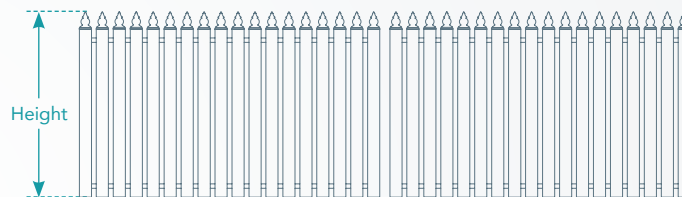

Steel Pickets Design Brief - Level

Job name.

P.O. No.

PANELS

HEIGHT

- 900mm
- 1200mm
- 1500mm
- 1800mm
- Custom:

Without plinth

HEIGHT

(Incl. 150mm plinth)

- 900mm
- 1200mm
- 1500mm
- 1800mm
- Custom:

With plinth

DOUBLE GATES

HEIGHT

- 900mm
- 1200mm
- 1500mm
- 1800mm
- Custom:

SINGLE GATES

HEIGHT