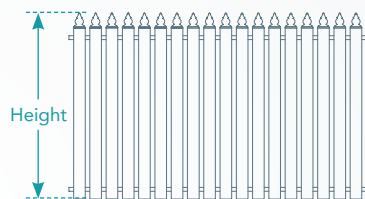

Steel Pickets Design Brief - Level

Job name.

P.O. No.

PANELS

HEIGHT

- 900mm
- 1200mm
- 1500mm
- 1800mm
- Custom:

Without plinth

HEIGHT

(Incl. 150mm plinth)

- 900mm
- 1200mm
- 1500mm
- 1800mm
- Custom:

With plinth

DOUBLE GATES

HEIGHT

- 900mm
- 1200mm
- 1500mm
- 1800mm
- Custom:

SINGLE GATES

HEIGHT