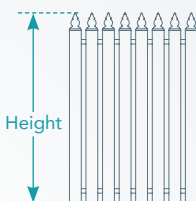

SINGLE GATES

HEIGHT

- ☐ 900mm
- ☐ 1200mm
- ☐ 1500mm
- ☐ 1800mm
- ☐ Custom: .....

PICKET HEADS

Crown

☐

Moon

☐

Windsor

☐

Regent

☐

Osbourne

☐

Tudor

☐

POST CAPS

Standard Cap

Available on all post sizes.

☐

Ball Cap

Available on 50mm, 65mm, 75mm & 100mm posts.

☐

Décor Cap

Available on 50mm, 65mm & 75mm posts.

☐

Windsor Cap

Available on 50mm, 65mm & 75mm posts.

☐

Crown Capital

Available on 100mm & 125mm posts.

☐