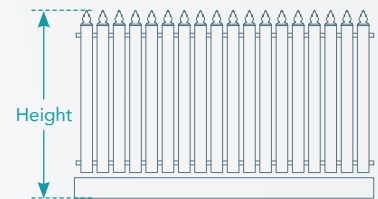

Steel Pickets Design Brief - Level

Job name.

P.O. No.

PANELS

HEIGHT

- 900mm
- 1200mm
- 1500mm
- 1800mm
- Custom:

Without plinth

HEIGHT

(Incl. 150mm plinth)

- 900mm
- 1200mm
- 1500mm
- 1800mm
- Custom:

With plinth

DOUBLE GATES

HEIGHT

- 900mm
- 1200mm
- 1500mm
- 1800mm
- Custom:

SINGLE GATES

HEIGHT