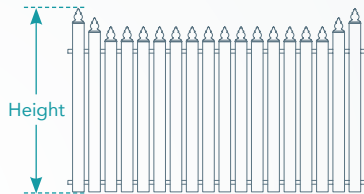

Aluminium Pickets Design Brief - Two-up

Job name.

P.O. No.

PANELS

HEIGHT

- 900mm
- 1200mm
- 1500mm
- 1800mm
- Custom:

Without plinth

HEIGHT

(Incl. 150mm plinth)

- 900mm
- 1200mm
- 1500mm
- 1800mm
- Custom:

With plinth

DOUBLE GATES

HEIGHT

- 900mm
- 1200mm
- 1500mm
- 1800mm
- Custom:

Single two-up

HEIGHT

- 900mm
- 1200mm
- 1500mm
- 1800mm
- Custom:

Double two-up

SINGLE GATES

HEIGHT

- 900mm
- 1200mm
- 1500mm
- 1800mm
- Custom:

PICKET HEADS

Crown

Moon