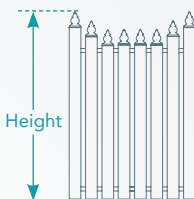

Aluminium Pickets Design Brief - Two-up

Job name.

P.O. No.

PANELS

HEIGHT

- 900mm
- 1200mm
- 1500mm
- 1800mm
- Custom:

Without plinth

HEIGHT

(Incl. 150mm plinth)

- 900mm
- 1200mm
- 1500mm
- 1800mm
- Custom:

With plinth

DOUBLE GATES

HEIGHT

- 900mm
- 1200mm
- 1500mm
- 1800mm
- Custom:

Single two-up

HEIGHT

- 900mm
- 1200mm
- 1500mm
- 1800mm
- Custom:

Double two-up

SINGLE GATES

HEIGHT

- 900mm
- 1200mm
- 1500mm
- 1800mm
- Custom:

PICKET HEADS

Crown

Moon

Windsor

POST CAPS

Standard Cap

Available on all post sizes.

Ball Cap

Available on 50mm, 65mm, 75mm & 100mm posts.

Décor Cap

Available on 50mm, 65mm & 75mm posts.