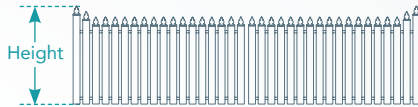

Aluminium Pickets Design Brief - Two-up

Job name.

P.O. No.

PANELS

HEIGHT

- 900mm
- 1200mm
- 1500mm
- 1800mm
- Custom:

Without plinth

HEIGHT

(Incl. 150mm plinth)

- 900mm
- 1200mm
- 1500mm
- 1800mm
- Custom:

With plinth

DOUBLE GATES

HEIGHT

- 900mm
- 1200mm
- 1500mm
- 1800mm
- Custom:

Single two-up

HEIGHT

- 900mm
- 1200mm
- 1500mm
- 1800mm
- Custom:

Double two-up

SINGLE GATES

HEIGHT

- 900mm
- 1200mm
- 1500mm
- 1800mm
- Custom:

PICKET HEADS

Crown

Moon