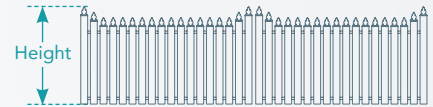

Aluminium Pickets Design Brief - Two-up

Job name.

P.O. No.

PANELS

HEIGHT

- 900mm
- 1200mm
- 1500mm
- 1800mm
- Custom:

Without plinth

HEIGHT

(Incl. 150mm plinth)

- 900mm
- 1200mm
- 1500mm
- 1800mm
- Custom:

With plinth

DOUBLE GATES

HEIGHT

- 900mm
- 1200mm
- 1500mm
- 1800mm
- Custom:

Single two-up

HEIGHT

- 900mm
- 1200mm
- 1500mm
- 1800mm
- Custom:

Double two-up

SINGLE GATES

HEIGHT

- 900mm
- 1200mm
- 1500mm
- 1800mm
- Custom:

PICKET HEADS

Crown

Moon