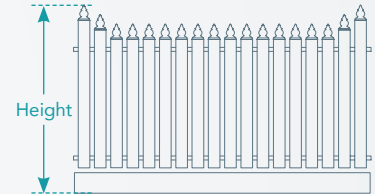

Aluminium Pickets Design Brief - Two-up

Job name.

P.O. No.

PANELS

HEIGHT

- 900mm
- 1200mm
- 1500mm
- 1800mm
- Custom:

Without plinth

HEIGHT

(Incl. 150mm plinth)

- 900mm
- 1200mm
- 1500mm
- 1800mm
- Custom:

With plinth

DOUBLE GATES

HEIGHT

- 900mm
- 1200mm
- 1500mm
- 1800mm
- Custom:

Single two-up

HEIGHT

- 900mm
- 1200mm
- 1500mm
- 1800mm
- Custom:

Double two-up

SINGLE GATES

HEIGHT

- 900mm
- 1200mm
- 1500mm
- 1800mm
- Custom:

PICKET HEADS

Crown

Moon