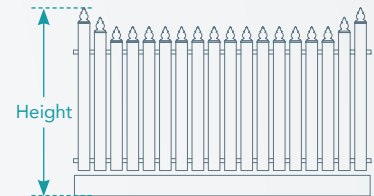

Steel Pickets Design Brief - Two-up

Job name.

P.O. No.

PANELS

Without plinth

HEIGHT

- 900mm
- 1200mm
- 1500mm
- 1800mm
- Custom:

With plinth

HEIGHT

(Incl. 150mm plinth)

- 900mm
- 1200mm
- 1500mm
- 1800mm
- Custom:

DOUBLE GATES

Single two-up

HEIGHT

- 900mm
- 1200mm
- 1500mm
- 1800mm
- Custom:

Double two-up

HEIGHT

- 900mm
- 1200mm
- 1500mm
- 1800mm
- Custom:

SINGLE GATES

HEIGHT

- 900mm
- 1200mm
- 1500mm
- 1800mm
- Custom:

PICKET HEADS

Crown

Moon