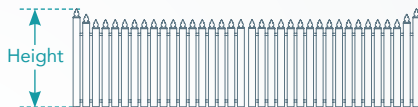

Steel Pickets Design Brief - Two-up

Job name.

P.O. No.

PANELS

Without plinth

HEIGHT

- 900mm
- 1200mm
- 1500mm
- 1800mm
- Custom:

With plinth

HEIGHT

(Incl. 150mm plinth)

- 900mm
- 1200mm
- 1500mm
- 1800mm
- Custom:

DOUBLE GATES

Single two-up

HEIGHT

- 900mm
- 1200mm
- 1500mm
- 1800mm
- Custom:

Double two-up

HEIGHT

- 900mm
- 1200mm
- 1500mm
- 1800mm
- Custom:

SINGLE GATES

HEIGHT

- 900mm
- 1200mm
- 1500mm
- 1800mm
- Custom:

PICKET HEADS

Crown

Moon