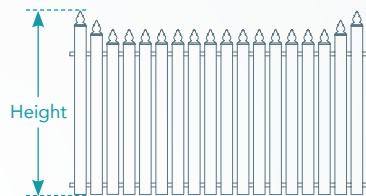

Steel Pickets Design Brief - Two-up

Job name.

P.O. No.

PANELS

Without plinth

HEIGHT

- 900mm
- 1200mm
- 1500mm
- 1800mm
- Custom:

With plinth

HEIGHT

(Incl. 150mm plinth)

- 900mm
- 1200mm
- 1500mm
- 1800mm
- Custom:

DOUBLE GATES

Single two-up

HEIGHT

- 900mm
- 1200mm
- 1500mm
- 1800mm
- Custom:

Double two-up

HEIGHT

- 900mm
- 1200mm
- 1500mm
- 1800mm
- Custom:

SINGLE GATES

HEIGHT

- 900mm
- 1200mm
- 1500mm
- 1800mm
- Custom:

PICKET HEADS

Crown

Moon