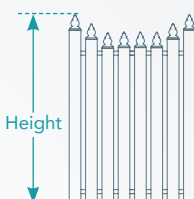

Steel Pickets Design Brief - Two-up

Job name.

P.O. No.

PANELS

Without plinth

HEIGHT

- 900mm
- 1200mm
- 1500mm
- 1800mm
- Custom:

With plinth

HEIGHT

(Incl. 150mm plinth)

- 900mm
- 1200mm
- 1500mm
- 1800mm
- Custom:

DOUBLE GATES

Single two-up

HEIGHT

- 900mm
- 1200mm
- 1500mm
- 1800mm
- Custom:

Double two-up

HEIGHT

- 900mm
- 1200mm
- 1500mm
- 1800mm
- Custom:

SINGLE GATES

HEIGHT

- 900mm
- 1200mm
- 1500mm
- 1800mm
- Custom:

PICKET HEADS

Crown

Moon