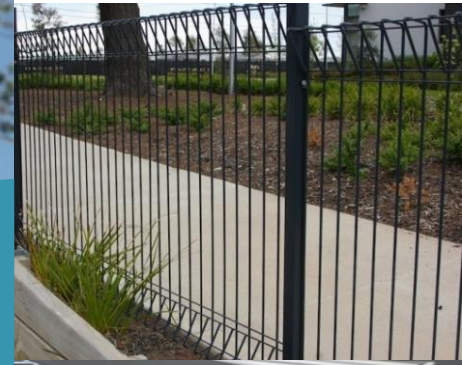

## Mesh Gates

Our mesh gates are manufactured with 30x30 rectangular galvanised steel. Choose from one of our standard gate sizes (single 1000mm between posts or double driveway gates 3000mm between posts) or we can manufacture your gate to your unique specifications. Available in a large selection of premium powder coat colours or galvanised finished. All gates come supplied with the hinges, latches and fixings you will require to complete your installation.