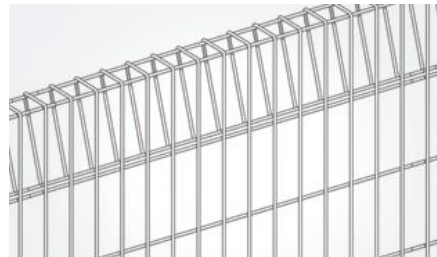

## Mesh Gates

Our mesh gates are manufactured with 30x30 rectangular galvanised steel. Choose from one of our standard gate sizes (single 1000mm between posts or double driveway gates 3000mm between posts) or we can manufacture your gate to your unique specifications. Available in a large selection of premium powder coat colours or galvanised finished. All gates come supplied with the hinges, latches and fixings you will require to complete your installation.

### GARDEN PANELS

- Available in 910mm, 1220mm, 1520mm and 1820mm panel heights.
- 5mm wires – spaced 50mm x 150mm.
- Panels 2405 long

### JACARANDA PANELS

- Available in 910mm and 1220mm panel heights.
- 5mm wires – spaced 75mm x 150mm.
- Panels 2405 Long

Colours Available

Available in our Powdercoating range or a Galvanised finish

### ACACIA PANELS

- Available in 910mm, 1210mm and 1810mm panel heights.
- Roll top and bottom.
- 5mm wires – spaced 75mm x 50mm.

Get all the DIY advice you need to start your project.

Discover the Jackal difference.