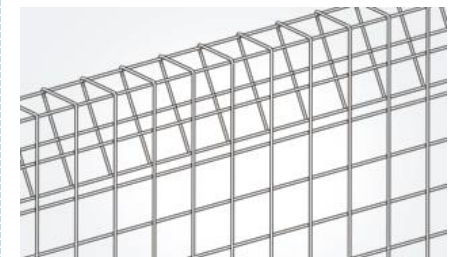

### GARDEN PANELS

- Available in 910mm, 1220mm, 1520mm and 1820mm panel heights.
- 5mm wires – spaced 50mm x 150mm.
- Panels 2405 long

### JACARANDA PANELS

- Available in 910mm and 1220mm panel heights.
- 5mm wires – spaced 75mm x 150mm.
- Panels 2405 Long

Colours Available

Available in our Powdercoating range or a Galvanised finish

### WATTLE PANLES

- Available in 1270mm and 1520mm panel heights.
- Roll top and bottom.
- 8mm wires – spaced 75mm.
- Panels 2405 Long
- Passes pool safety regulations when installed as per current local council requirements. Economical

### BANKSIA PANELS

- Available in 910mm and 1210mm panel heights.
- Roll top and bottom.
- 5mm wires – spaced 75mm.
- Panels 2405 Long