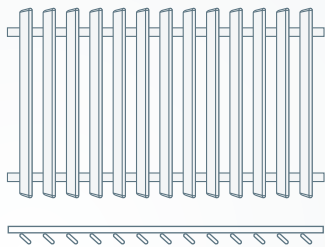

# 45° Dublin

Architectural modern design offering privacy without complete block out.

Innovative  
fencing  
solutions

Think fencing,  
think Jackal.

Call us on **03 5444 2472**  
or visit [jackalfencing.com.au](http://jackalfencing.com.au)

## DIAGRAMS

Blades right facing

Blades left facing

## DUBLIN DESIGN SPECIFICATIONS

- **Standard heights** - 900mm, 1200mm, 1500mm and 1800mm.
- **"Made to fit"** - We can manufacture to your unique circumstances so you don't have to 'make do'. Height, spacings, colours, angles, gate options and accessories – it's your choice!
- **Square edge aluminium tube** is 65mm x 16mm, a 40mm x 40mm mounting rail and a 65mm gap between blades.
- **5 stage pre treatment** – our unique cromate pre treatment manufacturing process ensures a superior finish for your fence, so it will stand the test of time.
- **Full range of accessories** – gates, letter boxes, latches and automation available to complete your project in style.
- **Full range of premium powder coated colours** – from traditional to modern colours to suit your home.
- **Made from strong and durable Aluminium.**
- **Time Saver** – with little to no maintenance to keep your fence looking like new, enjoy your weekends living life.

## SPECIFICATIONS

Standard heights	900mm, 1200mm, 1500mm, 1800mm
Upright dimensions	65mm x 16mm with flat aluminium cap
Mounting rail size	40mm x 40mm
Blade spacing	65mm
Gates available	Pedestrian, Double Entry, Swing, Sliding & Automation
Accessories available	Letterboxes, Posts, Upgraded Locks & Latches