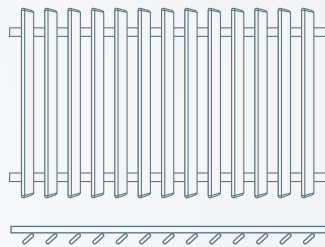

## DIAGRAMS

Blades right facing

Blades left facing

## DUBLIN DESIGN SPECIFICATIONS

- **Standard heights** - 900mm, 1200mm, 1500mm and 1800mm.
- **"Made to fit"** - We can manufacture to your unique circumstances so you don't have to 'make do'. Height, spacings, colours, angles, gate options and accessories – it's your choice!
- **Square edge aluminium tube** is 65mm x 16mm, a 40mm x 40mm mounting rail and a 65mm gap between blades.
- **5 stage pre treatment** – our unique cromate pre treatment manufacturing process ensures a superior finish for your fence, so it will stand the test of time.
- **Full range of accessories** – gates, letter boxes, latches and automation available to complete your project in style.
- **Full range of premium powder coated colours** – from traditional to modern colours to suit your home.
- **Made from strong and durable Aluminium.**
- **Time Saver** – with little to no maintenance to keep your fence looking like new, enjoy your weekends living life.

## SPECIFICATIONS

Standard heights	900mm, 1200mm, 1500mm, 1800mm
Upright dimensions	65mm x 16mm with flat aluminium cap
Mounting rail size	40mm x 40mm
Blade spacing	65mm
Gates available	Pedestrian, Double Entry, Swing, Sliding & Automation
Accessories available	Letterboxes, Posts, Upgraded Locks & Latches